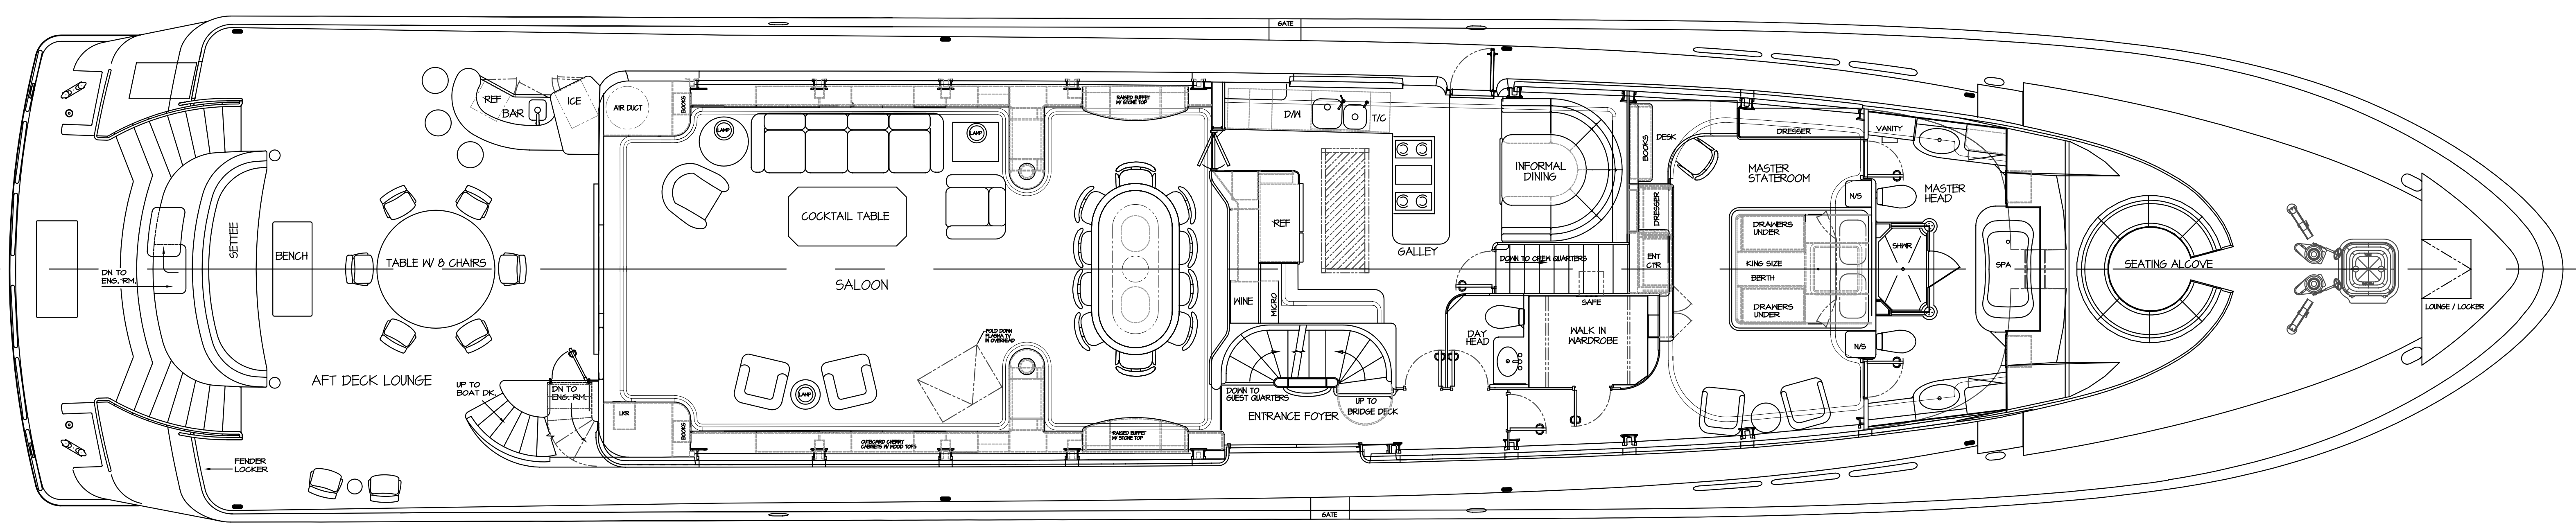

BASELINE 130 125 120 115 110 105 100 95 90 85 80 75 70 65 60 55 50 45 40 35 30 25 20 15 10 5 0

REV	DATE	BY	DESCRIPTION	DRWTRZ
			DESIGN NO. 130-1	
			BOAT NO. 1500	
PROFILE & ARRANGEMENT				
130' X 26' MOTORYACHT				
for WESTPORT SHIPYARD				
DEPT:				
P/N:			DWG NO. 001	
SCALE:	1/4" = 1'-0"		01	
DATE:	9-12-01		REV. 0	
DRWN BY:	STO		PAGE 1 of 1	
WESTPORT SHIPYARD INC.				
POST OFFICE BOX 308				
WESTPORT, WASHINGTON 98595				
PHONE (360) 268-1800				
FAX (360) 268-1900				