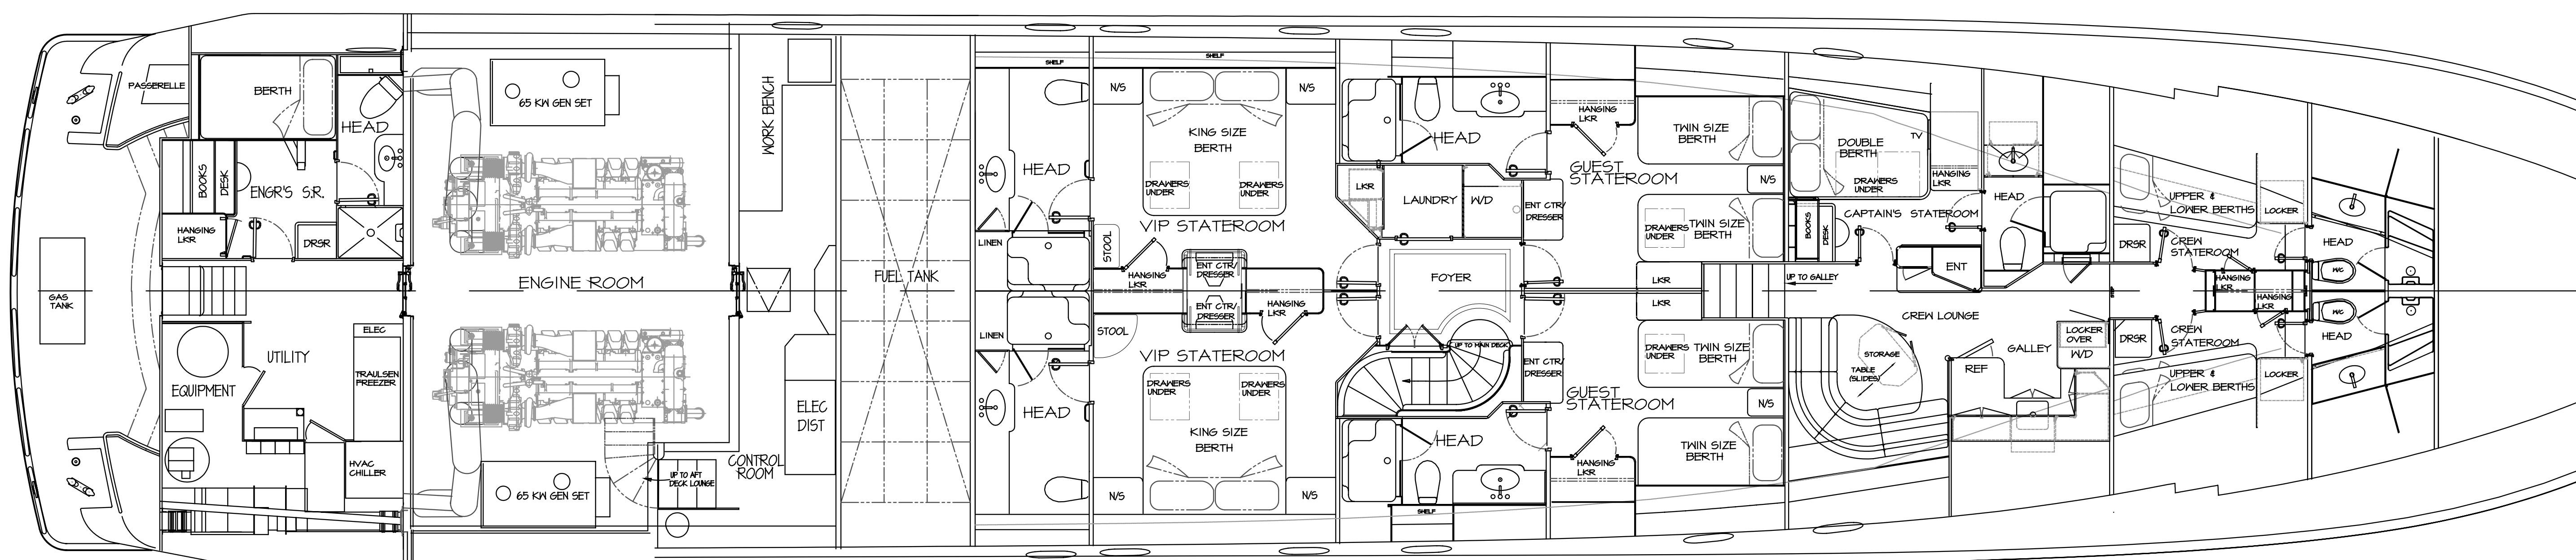

BASELINE 130 125 120 115 110 105 100 95 90 85 80 75 70 65 60 55 50 45 40 35 30 25 20 15 10 5 0

REV	DATE	BY	DESCRIPTION	DRWTRZ
			DESIGN NO. 130-1	
			BOAT NO. 1500	
PROFILE & ARRANGEMENT				
130' X 26' MOTORYACHT				
for WESTPORT SHIPYARD				
DEPT:				
P/N:			DWG NO. 001	
SCALE:	1/4" = 1'-0"		01	
DATE:	9-12-01		REV. 0	
DRWN BY:	STO		PAGE 1 of 1	
WESTPORT SHIPYARD INC.				
POST OFFICE BOX 308				
WESTPORT, WASHINGTON 98595				
PHONE (360) 268-1800				
FAX (360) 268-1900				