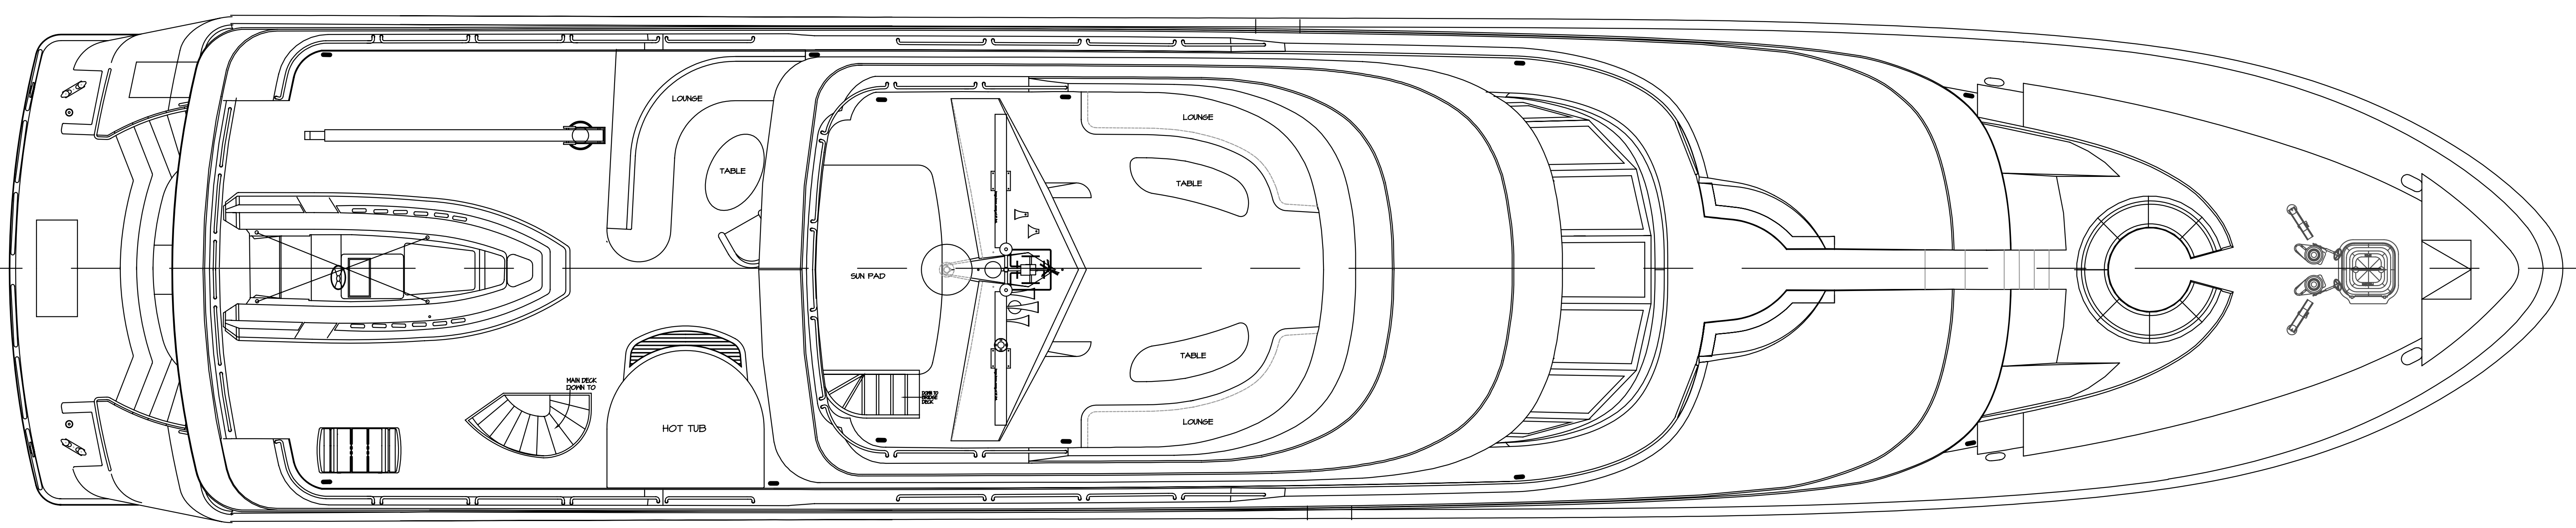

BASELINE 130 125 120 115 110 105 100 95 90 85 80 75 70 65 60 55 50 45 40 35 30 25 20 15 10 5 0

REV	DATE	BY	DESCRIPTION	DRWTRZ
			DESIGN NO. 130-1	
			BOAT NO. 1500	
PROFILE & ARRANGEMENT				
130' X 26' MOTORYACHT				
for WESTPORT SHIPYARD				
DEPT:				
P/N:			DWG NO. 001	
SCALE:	1/4" = 1'-0"		01	
DATE:	9-12-01		REV. 0	
DRWN BY:	STO		PAGE 1 of 1	
WESTPORT SHIPYARD INC.				
POST OFFICE BOX 308				
WESTPORT, WASHINGTON 98595				
PHONE (360) 268-1800				
FAX (360) 268-1900				