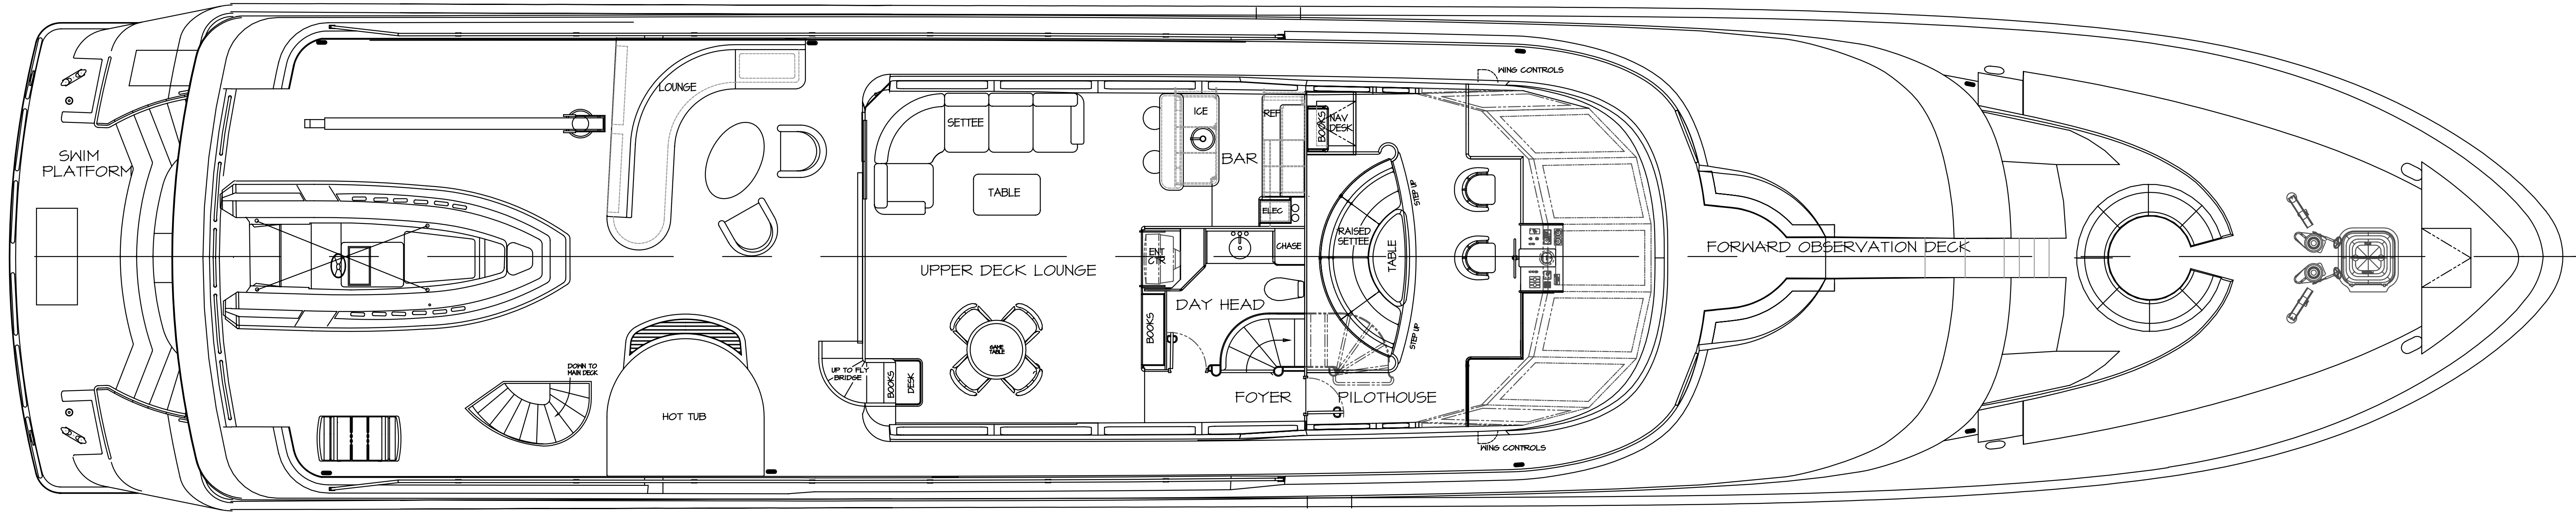

BASELINE 130 125 120 115 110 105 100 95 90 85 80 75 70 65 60 55 50 45 40 35 30 25 20 15 10 5 0

REV	DATE	BY	DESCRIPTION	DRWTRZ
			DESIGN NO. 130-1	
			BOAT NO. 1500	
PROFILE & ARRANGEMENT				
130' X 26' MOTORYACHT				
for WESTPORT SHIPYARD				
DEPT:				
P/N:			DWG NO. 001	
SCALE:	1/4" = 1'-0"		01	
DATE:	9-12-01		REV. 0	
DRWN BY:	STO		PAGE 1 of 1	
WESTPORT SHIPYARD INC.				
POST OFFICE BOX 308				
WESTPORT, WASHINGTON 98595				
PHONE (360) 268-1800				
FAX (360) 268-1900				